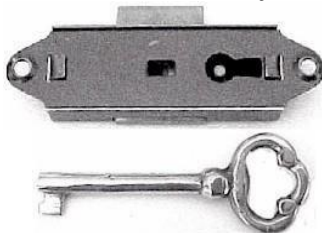

Columns W/ Top & Bottom

Columns Sets .Comes in 1/2 Round Columns with Top and Bottom bases. Size 1/2 wide and 3/4 wide. Columns are black metal. Can be cut to length.

- 40.102 1/2" \$ 6.00 set.
- 40.103 3/4" \$ 6.00 set
- 2 or more Set \$ 5.75 set.
- 40.104 ... 1/2"Top & Bottom.. \$ 3.00ea.
- 40.105 ... 1/2"Colomn only... \$ 3.00ea.
- 40.106 ... 1/2"Top & Bottom.. \$ 3.00ea.
- 40.107 ... 3/4"Colomn only... \$ 3.00ea.
- 2 or more \$ 2.75 ea.

Lion Head

Lion Head with Ring. Unfinished. 2-5/8" high X 2-1/2" wide. 40.100 \$ 11.00 pr.

Key For Howard Miller Grandfather Clocks

Key is 1-11/16" Long

40.587 \$ 3.50 ea.

Door Locks

Door Lock with Key and Keyhole cover Brass Plated lock 1" wide X 1-3/4" high 3/8" Deep. Keyhole cover is 1" diameter. 40.582 \$ 5.00

Lock With Key

Narrow style lock surface mounted. Antique Bronze finish. 13/16" wide X 2-3/4" long. Uses 3/16" long tab key & 2 mounting screws 40.586 \$ 7.50 ea.

Key Only

For Lock 40.586 Key is 2-3/8" Long 40.583 \$ 3.00 ea.

Lock With Key

1" wide X 2" long Lock with Key for grandfather or Grandmother clock. Surface mounted. Uses 1/4" long tab key. 40.584 \$ 6.50

Key Only

Key is 2-3/8" long Key for lock 40.584 40.585 \$ 3.00 ea.