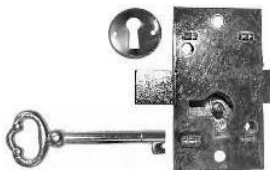

Columns W/ Top & Bottom

Columns Sets .Comes in 1/2 Round Columns with Top and Bottom bases. Size 1/2 wide and 3/4 wide. Columns are black metal. Can be cut to length.

- 40.102 1/2" \$ 6.00 set.
- 40.103 3/4" \$ 6.00 set
- 2 or more Set \$ 5.75 set.
- 40.104 ... 1/2"Top & Bottom.. \$ 3.00ea.
- 40.105 ... 1/2"Colomn only... \$ 3.00ea.
- 40.106 ... 1/2"Top & Bottom.. \$ 3.00ea.
- 40.107 ... 3/4"Colomn only... \$ 3.00ea.
- 2 or more \$ 2.75 ea.

Lion Head

Lion Head with Ring. Unfinished. 2-5/8" high X 2-1/2" wide. 40.100 \$ 11.00 pr.

Key For Howard Miller Grandfather Clocks

Key is 1-11/16" Long

40.587 \$ 3.50 ea.

Door Locks

Door Lock with Key and Keyhole cover Brass Plated lock 1" wide X 1-3/4" high 3/8" Deep. Keyhole cover is 1" diameter. 40.582 \$ 5.00

Lock With Key

Narrow style lock surface mounted. Antique Bronze finish. 13/16" wide X 2-3/4" long. Uses 3/16" long tab key & 2 mounting screws 40.586 \$ 7.50 ea.

Key Only

For Lock 40.586 Key is 2-3/8" Long 40.583 \$ 3.00 ea.

Lock With Key

1" wide X 2" long Lock with Key for grandfather or Grandmother clock. Surface mounted. Uses 1/4" long tab key. 40.584 \$ 6.50

Key Only

Key is 2-3/8" long Key for lock 40.584 40.585 \$ 3.00 ea.