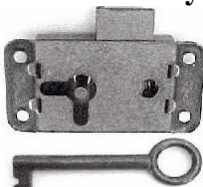

Lion Head

Lion Head with Ring. Unfinished. 2-5/8" high X 2-1/2" wide. 40.100 \$ 11.00 pr.

Key For Howard Miller Grandfather Clocks

Key is 1-11/16" Long

40.587 \$ 3.50 ea.

Door Locks

Door Lock with Key and Keyhole cover Brass Plated lock 1" wide X 1-3/4" high 3/8" Deep. Keyhole cover is 1" diameter. 40.582 \$ 5.00

Lock With Key

Narrow style lock surface mounted. Antique Bronze finish. 13/16" wide X 2-3/4" long. Uses 3/16" long tab key & 2 mounting screws 40.586 \$ 7.50 ea.

Key Only

For Lock 40.586 Key is 2-3/8" Long 40.583 \$ 3.00 ea.

Lock With Key

1" wide X 2" long Lock with Key for grandfather or Grandmother clock. Surface mounted. Uses 1/4" long tab key. 40.584 \$ 6.50

Key Only

Key is 2-3/8" long Key for lock 40.584 40.585 \$ 3.00 ea.

Door Hook & Eye

- Brass Plated
- 40.120 ... 1/2" ... \$ 0.50 ea. 12pc \$ 4.75
 - 40.121 ... 3/4" ... \$ 0.50 ea. 12pc \$ 4.75
 - 40.122 ... 1" \$ 0.50 ea. 12pc \$ 4.75
 - 40.123 ... 1-1/4" \$ 0.50 ea. 12pc \$ 4.75