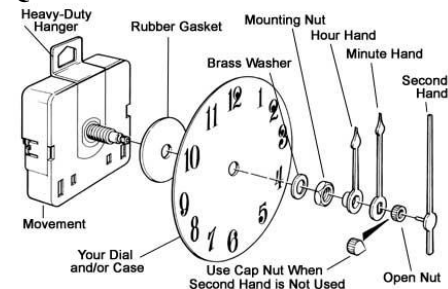

Quartz Movement Installation

Prices Subject To Change Without Notice