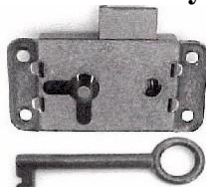

Lion Head

Lion Head with Ring. Unfinished. 2-5/8" high X 2-1/2" wide. 40.100 \$ 10.50 pr.

Key For Howard Miller Grandfather Clocks

Key is 1-11/16" Long 40.587 \$ 3.25 ea.

Door Locks

Door Lock with Key and Keyhole cover Brass Plated lock 1" wide X 1-3/4" high 3/8" Deep. Keyhole cover is 1" diameter. 40.582 \$ 5.00

Lock With Key

Narrow style lock surface mounted. Antique Bronze finish. 13/16" wide X 2-3/4" long. Uses 3/16" long tab key & 2 mounting screws 40.586 \$ 7.00 ea.

Key Only

For Lock 40.586 Key is 2-3/8" Long 40.583 \$ 3.00 ea.

Lock With Key

1" wide X 2" long Lock with Key for grandfather or Grandmother clock. Surface mounted. Uses 1/4" long tab key. 40.584 \$ 5.50

Key Only

Key is 2-3/8" long Key for lock 40.584 40.585 \$ 3.00 ea.