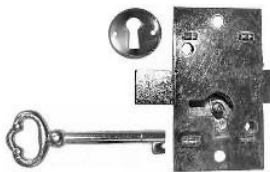

Columns W/ Top & Bottom

Columns Sets .Comes in 1/2 Round Columns with Top and Bottom bases. Size 1/2 wide and 3/4 wide. Columns are black metal. Can be cut to length. 40.102 1/2" \$ 5.50 set. 40.103 3/4" \$ 5.50 set. 3 or more Set \$ 5.25 set.

Lion Head

Lion Head with Ring. Unfinished. 2-5/8" high X 2-1/2" wide. 40.100 \$ 10.50 pr.

Key For Howard Miller Grandfather Clocks

Key is 1-11/16" Long 40.587 \$ 3.25 ea.

Door Locks

Door Lock with Key and Keyhole cover Brass Plated lock 1" wide X 1-3/4" high 3/8" Deep. Keyhole cover is 1" diameter. 40.582 \$ 5.00

Lock With Key

Narrow style lock surface mounted. Antique Bronze finish. 13/16" wide X 2-3/4" long. Uses 3/16" long tab key & 2 mounting screws 40.586 \$ 7.00 ea.

Key Only

For Lock 40.586 Key is 2-3/8" Long 40.583 \$ 3.00 ea.

Lock With Key

1" wide X 2" long Lock with Key for grandfather or Grandmother clock. Surface mounted. Uses 1/4" long tab key. 40.584 \$ 5.50

Key Only

Key is 2-3/8" long Key for lock 40.584 40.585 \$ 3.00 ea.