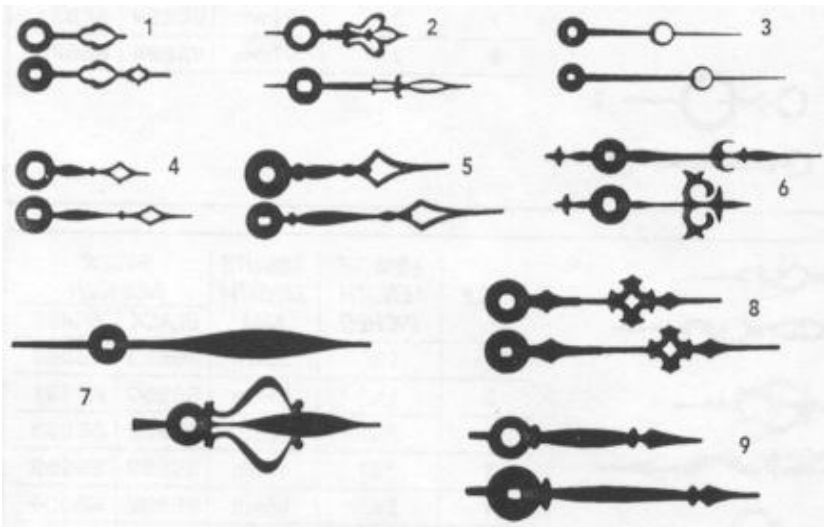

Clock Hands...

Dial Sizes - 2-3/4" to 10" .. \$.75 pr. . 6 pr. or more \$.65 pr.
 Dial Sizes - 11" to 13" .. \$ 2.50 pr. 6 pr. or more \$ 2.25 pr.

To select correct length hands, measure from movement shaft hole to time ring (numerals) on your dial.

Quartz Serpentine I Shaft Hands

| STYLE | MINUTE LENGTH INCHES | MINUTE LENGTH MM | STOCK NUMBER | |
|-------|----------------------|------------------|--------------|-------|
| | | | BLACK | BRASS |
| 1 | 1-3/8" | 35mm | BH683 | GH684 |
| 2 | 1-3/8" | 35mm | BH690 | GH691 |
| 2 | 2-1/16" | 52mm | BH652 | GH655 |
| 3 | 2-3/8" | 61mm | BH653 | GH656 |
| 4 | 3-3/8" | 86mm | BH602 | GH604 |
| 5 | 3-3/8" | 86mm | BH601 | GH603 |
| 6 | 2-3/8" | 61mm | BH654 | GH657 |
| 7 | 2-1/2" | 63mm | BH632 | GH633 |
| 8 | 3-1/8" | 79mm | BH630 | GH631 |
| 9 | 3-1/8" | 79mm | BH731 | GH718 |
| 9 | 4-1/8" | 104mm | BH614 | GH615 |
| 10 | 3-1/8" | 79mm | BH673 | GH674 |

Quartz Fancy I Shaft Hands

| STYLE | MINUTE LENGTH INCHES | MINUTE LENGTH MM | STOCK NUMBER | |
|-------|----------------------|------------------|--------------|-------|
| | | | BLACK | BRASS |
| 1 | 1-3/4" | 45mm | BH803 | GH804 |
| 2 | 1-3/4" | 45mm | BH715 | GH805 |
| 3 | 4-1/2" | 115mm | BH667 | GH668 |
| 4 | 1-3/8" | 35mm | BH679 | GH680 |
| 5 | 2-3/4" | 69mm | BH618 | GH619 |
| 5 | 3-5/16" | 140mm | BH553 | GH556 |
| 6 | 3" | 75mm | | GH658 |
| 7 | 3-1/4" | 82mm | BH787 | |
| 8 | 2" | 52mm | BH701 | GH702 |
| 8 | 3" | 77mm | BH621 | GH620 |
| 9 | 2-1/4" | 58mm | BH639 | GH940 |