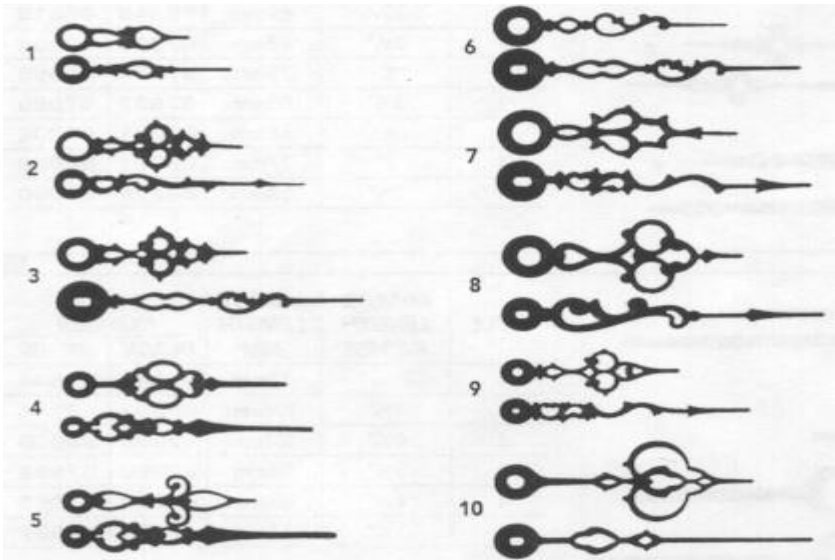

Clock Hands...

Dial Sizes - 2-3/4" to 10" .. \$.75 pr. . 6 pr. or more \$.65 pr.
 Dial Sizes - 11" to 13" .. \$ 2.50 pr. 6 pr. or more \$ 2.25 pr.

To select correct length hands, measure from movement shaft hole to time ring (numerals) on your dial.

Quartz Serpentine I Shaft Hands

| STYLE | MINUTE LENGTH INCHES | MINUTE LENGTH MM | STOCK NUMBER | |
|-------|----------------------|------------------|--------------|-------|
| | | | BLACK | BRASS |
| 1 | 1-3/8" | 35mm | BH683 | GH684 |
| 2 | 1-3/8" | 35mm | BH690 | GH691 |
| 2 | 2-1/16" | 52mm | BH652 | GH655 |
| 3 | 2-3/8" | 61mm | BH653 | GH656 |
| 4 | 3-3/8" | 86mm | BH602 | GH604 |
| 5 | 3-3/8" | 86mm | BH601 | GH603 |
| 6 | 2-3/8" | 61mm | BH654 | GH657 |
| 7 | 2-1/2" | 63mm | BH632 | GH633 |
| 8 | 3-1/8" | 79mm | BH630 | GH631 |
| 9 | 3-1/8" | 79mm | BH731 | GH718 |
| 9 | 4-1/8" | 104mm | BH614 | GH615 |
| 10 | 3-1/8" | 79mm | BH673 | GH674 |

Quartz Fancy I Shaft Hands

| STYLE | MINUTE LENGTH INCHES | MINUTE LENGTH MM | STOCK NUMBER | |
|-------|----------------------|------------------|--------------|-------|
| | | | BLACK | BRASS |
| 1 | 1-3/4" | 45mm | BH803 | GH804 |
| 2 | 1-3/4" | 45mm | BH715 | GH805 |
| 3 | 4-1/2" | 115mm | BH667 | GH668 |
| 4 | 1-3/8" | 35mm | BH679 | GH680 |
| 5 | 2-3/4" | 69mm | BH618 | GH619 |
| 5 | 3-5/16" | 140mm | BH553 | GH556 |
| 6 | 3" | 75mm | | GH658 |
| 7 | 3-1/4" | 82mm | BH787 | |
| 8 | 2" | 52mm | BH701 | GH702 |
| 8 | 3" | 77mm | BH621 | GH620 |
| 9 | 2-1/4" | 58mm | BH639 | GH940 |