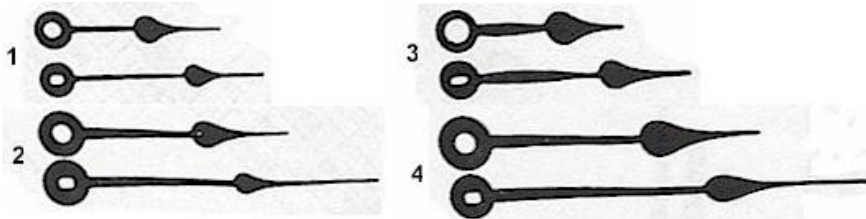

Clock Hands...

Dial Sizes - 2-3/4" to 10" .. \$.75 pr. . 6 pr. or more \$.65 pr.
 Dial Sizes - 11" to 13" .. \$ 2.50 pr. 6 pr. or more \$ 2.25 pr.

To select correct length hands, measure from movement shaft hole to time ring (numerals) on your dial.

Quartz Serpentine I Shaft Hands

| STYLE | MINUTE LENGTH INCHES | MINUTE LENGTH MM | STOCK NUMBER | |
|-------|----------------------|------------------|--------------|-------|
| | | | BLACK | BRASS |
| 1 | 1-3/8" | 35mm | BH683 | GH684 |
| 2 | 1-3/8" | 35mm | BH690 | GH691 |
| 2 | 2-1/16" | 52mm | BH652 | GH655 |
| 3 | 2-3/8" | 61mm | BH653 | GH656 |
| 4 | 3-3/8" | 86mm | BH602 | GH604 |
| 5 | 3-3/8" | 86mm | BH601 | GH603 |
| 6 | 2-3/8" | 61mm | BH654 | GH657 |
| 7 | 2-1/2" | 63mm | BH632 | GH633 |
| 8 | 3-1/8" | 79mm | BH630 | GH631 |
| 9 | 3-1/8" | 79mm | BH731 | GH718 |
| 9 | 4-1/8" | 104mm | BH614 | GH615 |
| 10 | 3-1/8" | 79mm | BH673 | GH674 |

Quartz Spade I Shaft Hands

| STYLE | MINUTE LENGTH INCHES | MINUTE LENGTH MM | STOCK NUMBER | |
|-------|----------------------|------------------|--------------|-------|
| | | | BLACK | BRASS |
| 1 | 2-7/8" | 74MM | BH798 | GH799 |
| 2 | 1-7/8" | 47mm | BH692 | GH693 |
| 2 | 2-1/2" | 63mm | BH636 | GH637 |
| 2 | 2-3/4" | 69mm | BH695 | GH696 |
| 2 | 3-7/16" | 87mm | BH627 | GH628 |
| 2 | 4" | 101mm | BH671 | GH672 |
| 2 | 4-1/2" | 115mm | BH625 | GH626 |
| 2 | 7" | 178mm | BH681 | |
| 3 | 2-1/4" | 54mm | BH650 | GH651 |
| 3 | 5-1/2" | 138mm | BH712 | |
| 4 | 5-1/4" | 133mm | BH801 | |