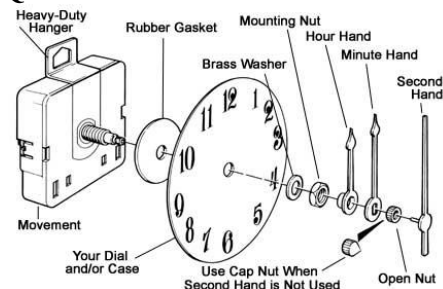

Quartz Movement Installation

Prices Subject To Change Without Notice