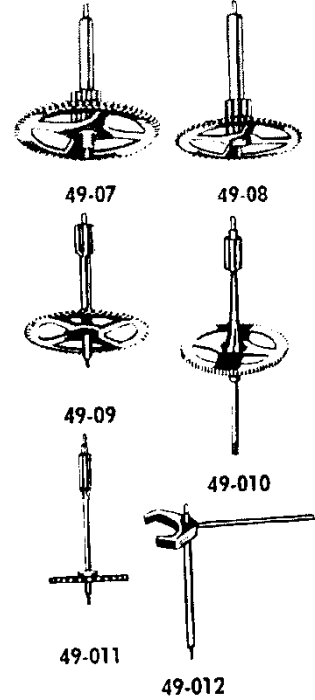

Need to know make of clock for the gear.

400 Day Suspension Spring Fixture

Assembly Fixture for 400 day suspension
springs
24.568 ..... $ 49.50 ea.