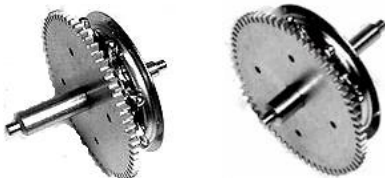

**Kieninger Cable Guard**

Cable Guard Screw  
72.217 .....\$ 2.25 ea.

**Kieninger Cable Guard**

**For KSU, RSA,KS,RWS & PS Movements.**

Plastic Cable guard 1 3/4" Dia.  
72.218 ..... \$ 3.75 ea

Plastic Cable Guard 2-1/4" Dia.  
For HTU,HSU & HS Movements.  
72.219 ..... \$ 4.25 ea.

**Hermle Cable Guard**

72.325                      72.324  
1 7/8" Dia.                1 17/32" Dia.

Hermle Cable Guard Plastic  
72.324 ..... \$ 4.25 ea.  
72.325 ..... \$ 3.75 ea.

**Hermle Retainer**

Chain Wheel retaining washer for Hermle Winding wheel. pkg. of 2 pc.  
72.905 ..... \$ 1.00 pkg.  
3 or more pkg. .... \$ .75 pkg.

**Kieninger Retainer**

Friction washer for Kieninger cable drum. pkg. of 2 pc.  
72.904 ..... \$ .75 pkg.  
3 or more pkg. .... \$ .65 pkg.

**Chain Wheel**

80.100                      80.101

Time & Chime Side                Strike Side  
New style chime wheel for Keininger SKS movements.  
80.100 ..... Time & Chime .....\$ 15.25 ea.  
80.101 ..... Strike Side .....\$ 15.25 ea.

**Cuckoo Chain Wheel**

1 day Time Side for Regula # 25  
80.102 ... 19.5 mm PL. ... \$ 7.75 ea.  
80.105 ... 23.5 mm PL. ... \$ 7.75 ea.  
80.106 ... 28.5 mm PL. ... \$ 7.75 ea.

**1 day Strike Side Regula #25**